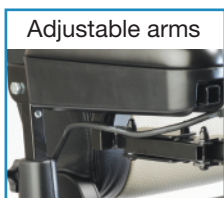

Rascal WeGo 250

Compact powerchairs

Your new route to independence

Rascal WeGo 250

Rascal WeGo 250 Specification:

Type Class	B / 2
Overall length	100cm / 39.4"
Overall width	60cm / 23.6"
Floor to seat height	50-58cm (min-max)
Seat width	45.7cm / 18"
Seat depth	40.6cm / 16"
Maximum carrying capacity	114kgs / 18 stone
Battery voltage and capacity	12V / 14Ah x 2
Maximum speed	4.8km/h / 3mph
Ground clearance	3.5cm / 1.4"
Maximum kerb height	2.5cm / 1"
Range*	up to 8.8km / 5.5 miles
The maximum safe slope	6°
Turn-around width	1.32 / 4'3"
Colour	Red

*Range on full charge and flat ground.

Main Features:

- Car transportable
- Flip-up width adjustable armrests
- Under-seat storage facility
- Easy to charge batteries off-board
- Solid tyres all round
- Flip-up footplate

Optional Extras:

- Optional high back seat
- Optional larger footplate

Rascal WeGo 250 Profile:

Pushing a manual wheelchair can be tiring especially on hills. Powered by its battery pack the Rascal WeGo 250 puts you in complete control as the delta-style handlebars allow the carer to manoeuvre with ease compared to a traditional style attendant electric wheelchair. Offering total security with its additional safety brake and being easy to dismantle and transport in the boot of a car, the WeGo 250 sits uniquely on its own in today's market.