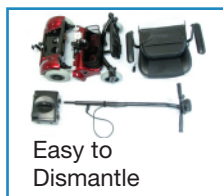

Rascal WeGo 250

Compact powerchairs

Your new route to independence

Rascal WeGo 250

Rascal WeGo 250 Specification:

Type Class	B / 2
Overall length	100cm / 39.4"
Overall width	60cm / 23.6"
Floor to seat height	50-58cm (min-max)
Seat width	45.7cm / 18"
Seat depth	40.6cm / 16"
Maximum carrying capacity	114kgs / 18 stone
Battery voltage and capacity	12V / 14Ah x 2
Maximum speed	4.8km/h / 3mph
Ground clearance	3.5cm / 1.4"
Maximum kerb height	2.5cm / 1"
Range*	up to 8.8km / 5.5 miles
The maximum safe slope	6°
Turn-around width	1.32 / 4'3"
Colour	Red

*Range on full charge and flat ground.

Main Features:

- Car transportable
- Flip-up width adjustable armrests
- Under-seat storage facility
- Easy to charge batteries off-board
- Solid tyres all round
- Flip-up footplate

Optional Extras:

- Optional high back seat
- Optional larger footplate

Rascal WeGo 250 Profile:

Pushing a manual wheelchair can be tiring especially on hills. Powered by its battery pack the Rascal WeGo 250 puts you in complete control as the delta-style handlebars allow the carer to manoeuvre with ease compared to a traditional style attendant electric wheelchair. Offering total security with its additional safety brake and being easy to dismantle and transport in the boot of a car, the WeGo 250 sits uniquely on its own in today's market.